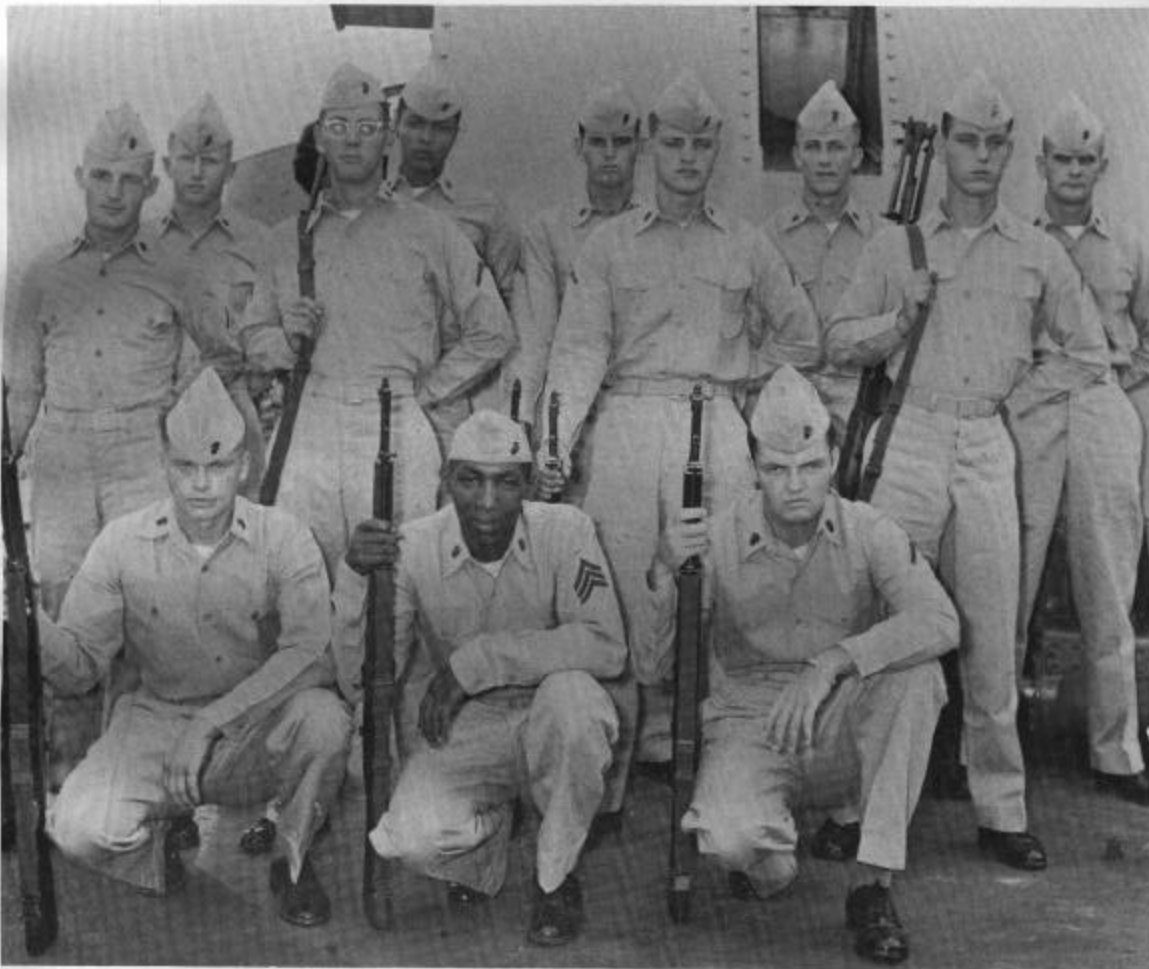

DETACHMENT

FIRST SQUAD

PFC. MCGIBBNEY   PFC. BURKE   PFC. SCHMIDT   PFC. TEKLITS   L/CPL. DERSHEM
L/CPL. SAPHERE   PFC. PHILLIPS   L/CPL. KALESNICK   PFC. CURTIS
PVT. KOLLAI   SGT. BRANCH   PVT. SHEA